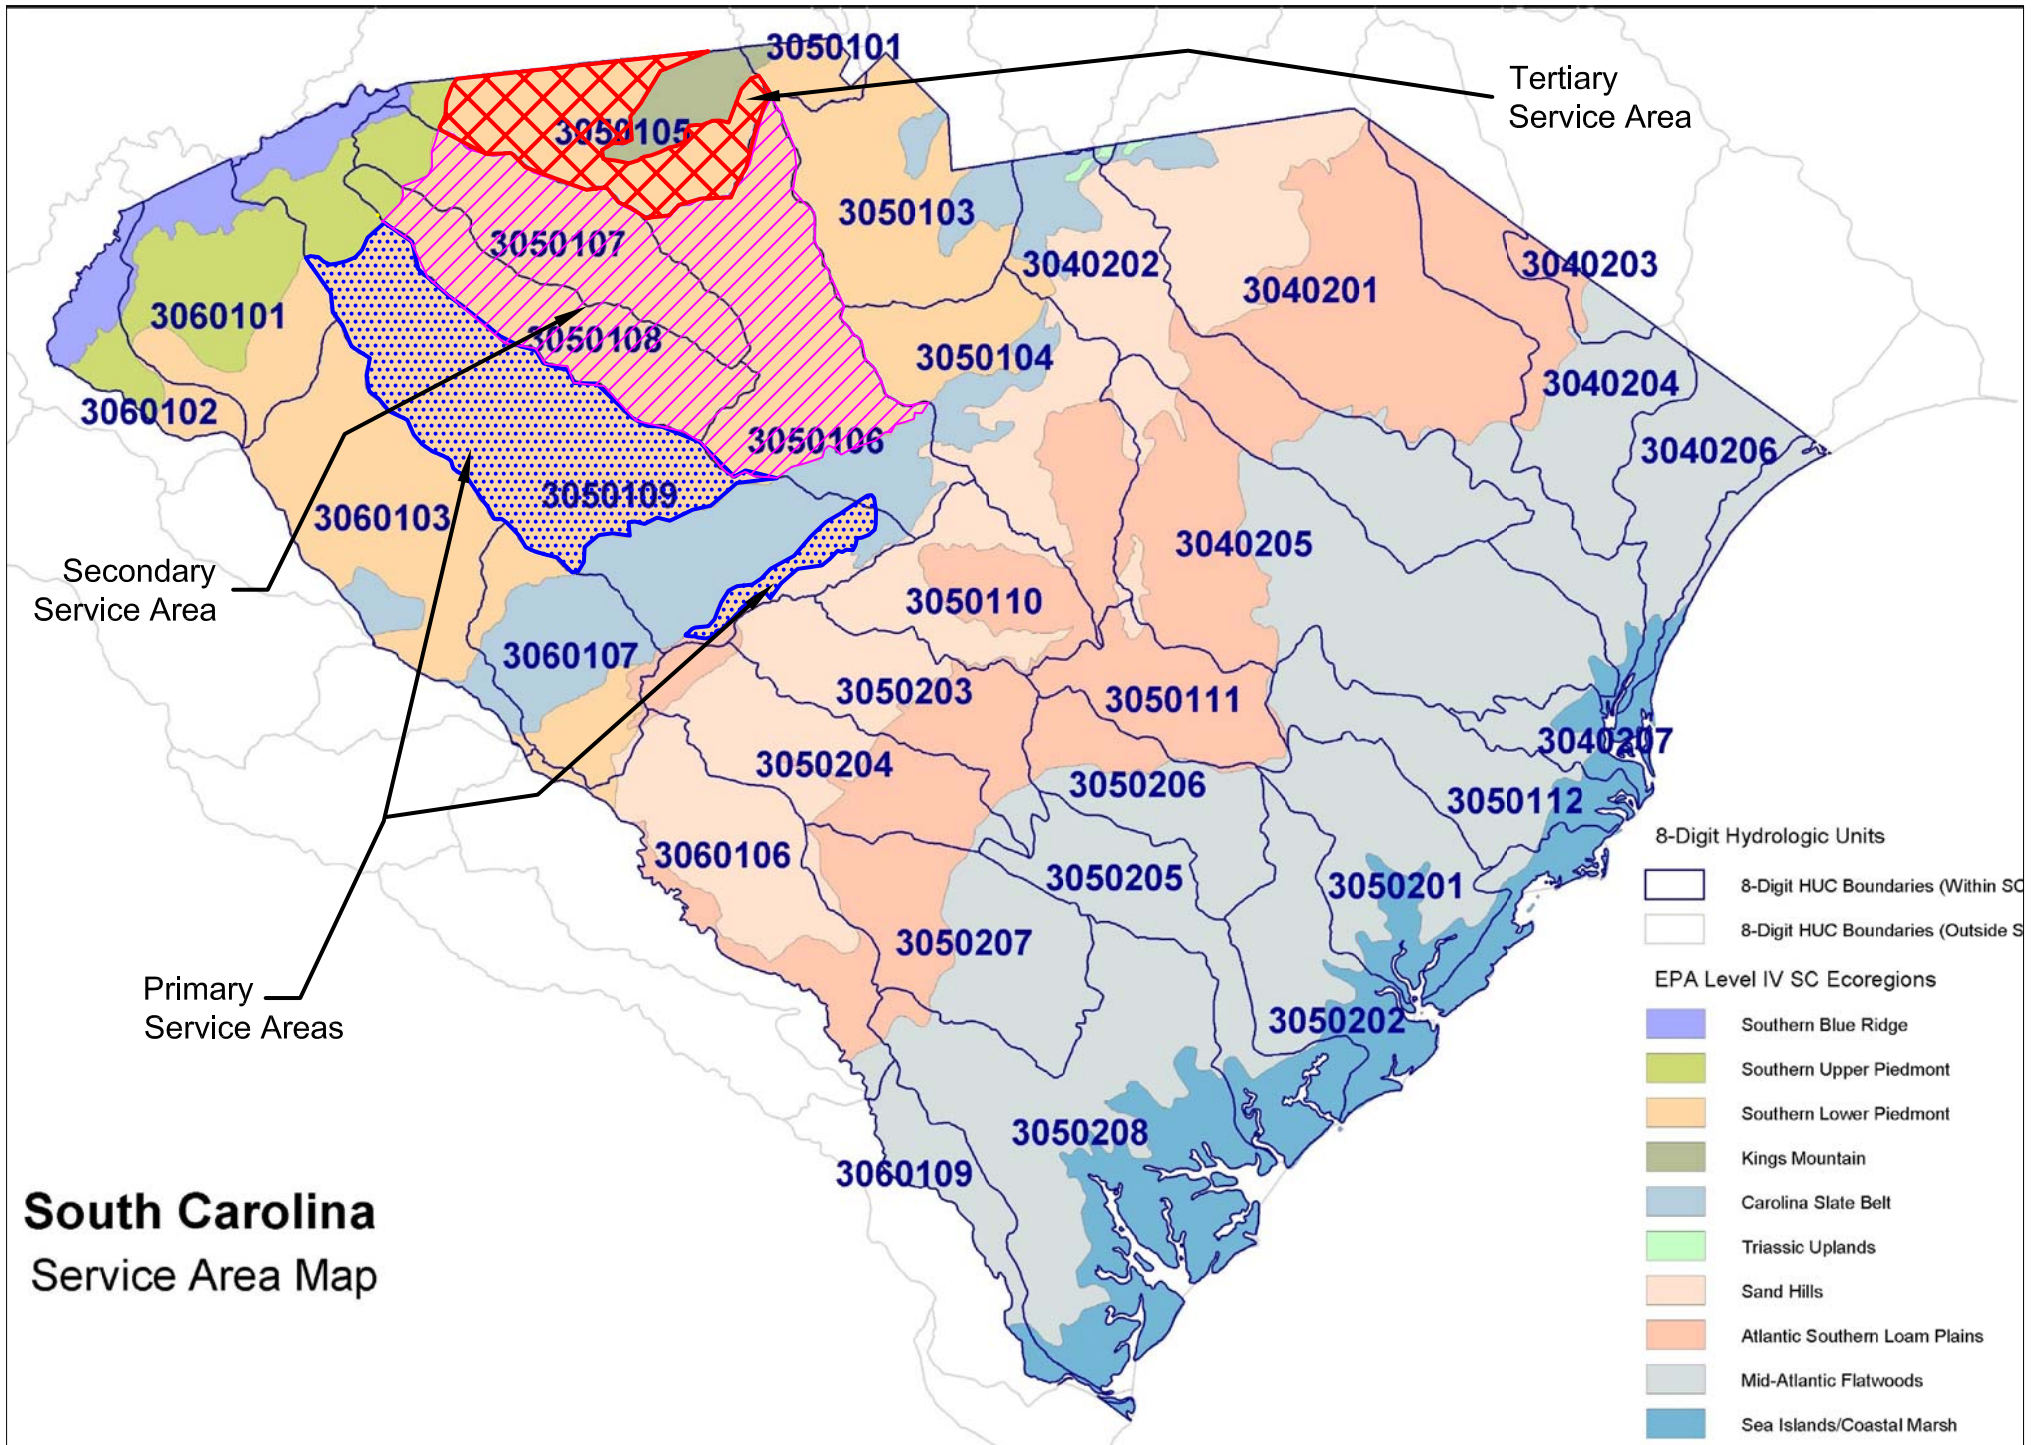

SERVICE AREA MAP FOR THE GROVE CREEK MITIGATION BANK

South Carolina
Service Area Map